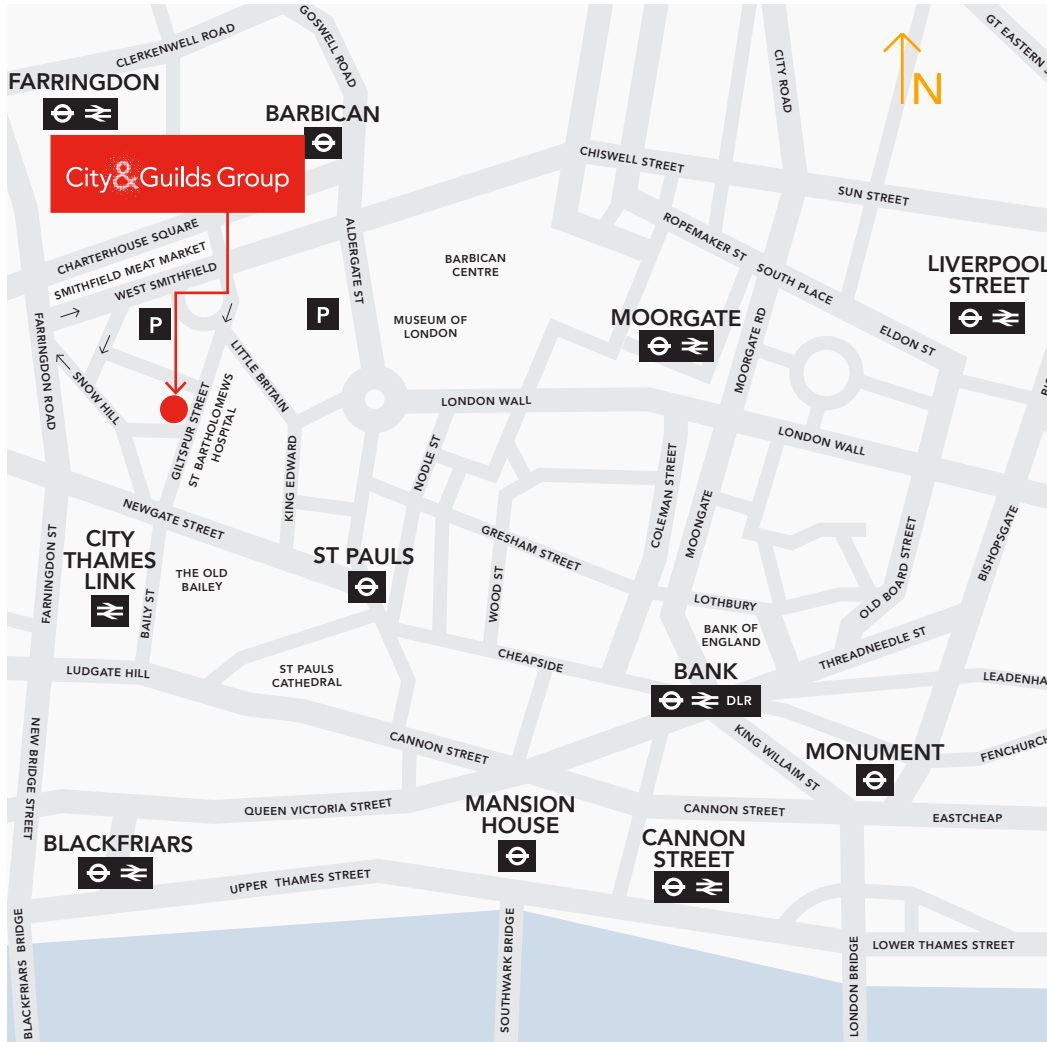

# City&Guilds Group

1 Giltspur Street  
London, EC1A 9DD

Mainline	
City Thameslink Station	3 min walk
<i>Thameslink services via Gatwick Airport, Brighton, Bedford, Luton, Sutton, Wimbledon, St Albans, Sevenoaks, Luton Airport</i>	
Farringdon Station	6 min walk
<i>Thameslink services via Gatwick Airport, Brighton, Bedford, Luton, Sutton, Wimbledon, St Albans, Sevenoaks, Luton Airport</i>	
Moorgate	12 min walk
<i>Great Northern services via Welwyn Garden City, North Hertford</i>	
London Underground	
Farringdon Station	6 min walk
<i>Circle/Metropolitan/Hammersmith and City Line</i>	
Barbican Station	7 min walk
<i>Circle/Metropolitan/Hammersmith and City Line</i>	
St Paul's Station	8 min walk
<i>Central Line</i>	
Blackfriars Station	10 min walk
<i>Circle/District Line</i>	